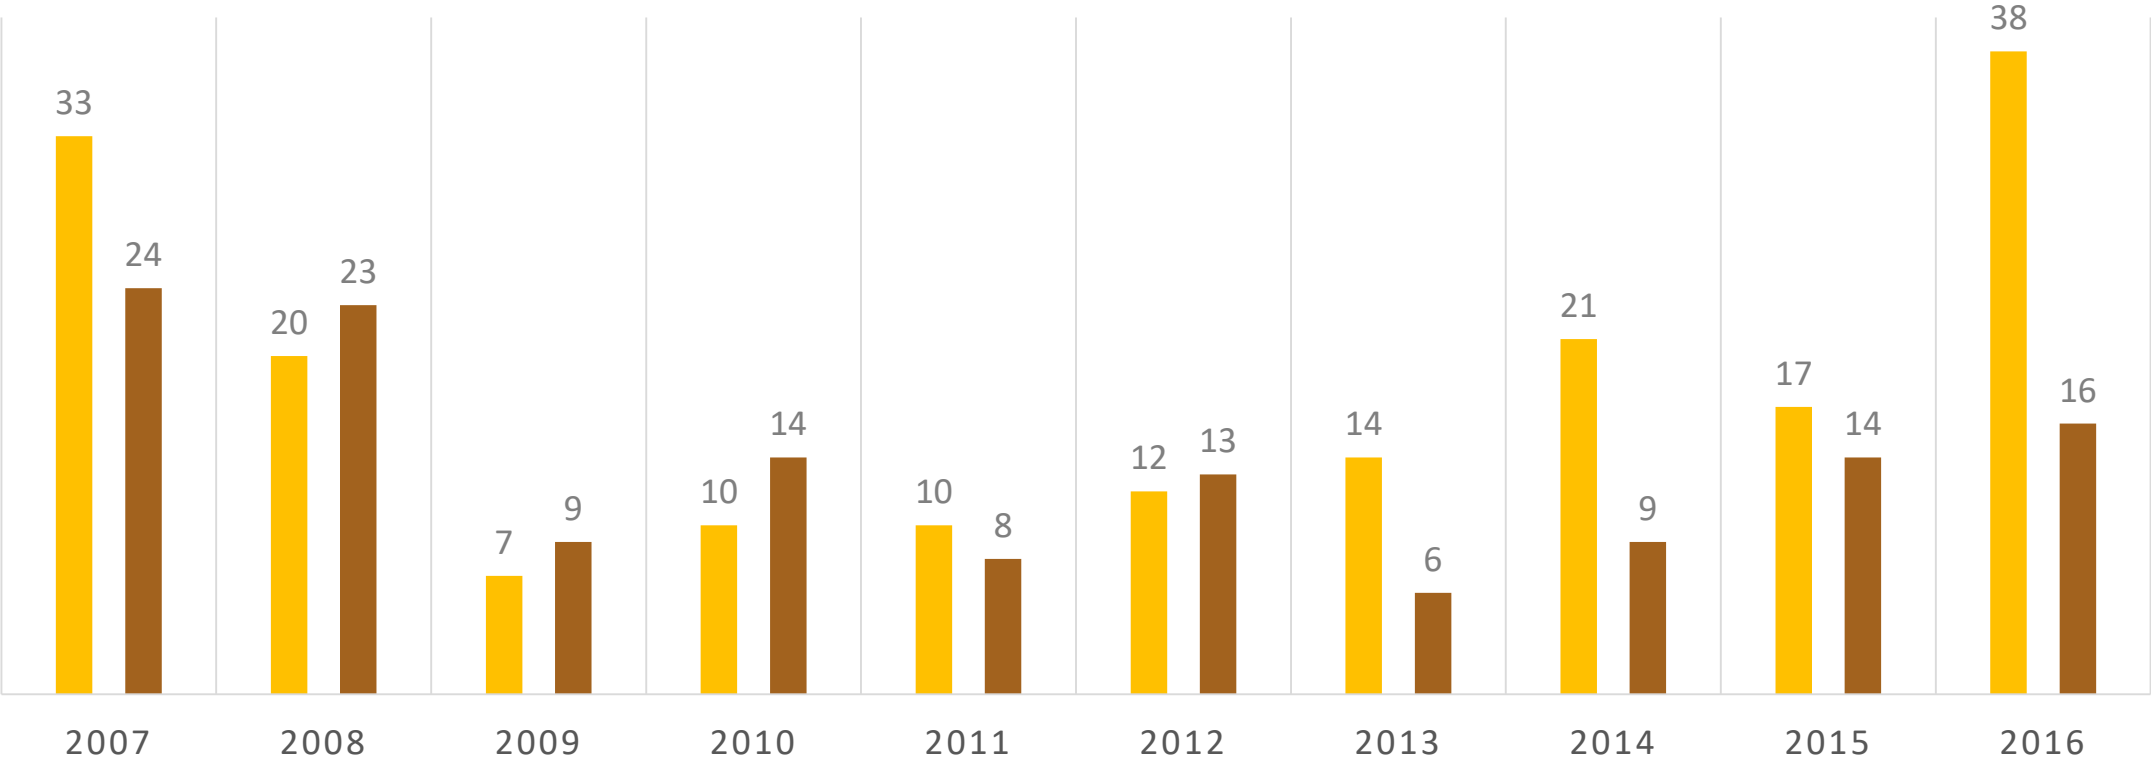

CITY OF SAN JOSE – ADU PERMITS ISSUED VS. FINALED

■ Issued ■ Finaled

Source: City of San Jose Planning Department

Note: ADUs may have been finalized in year(s) after the years in which they were permitted.