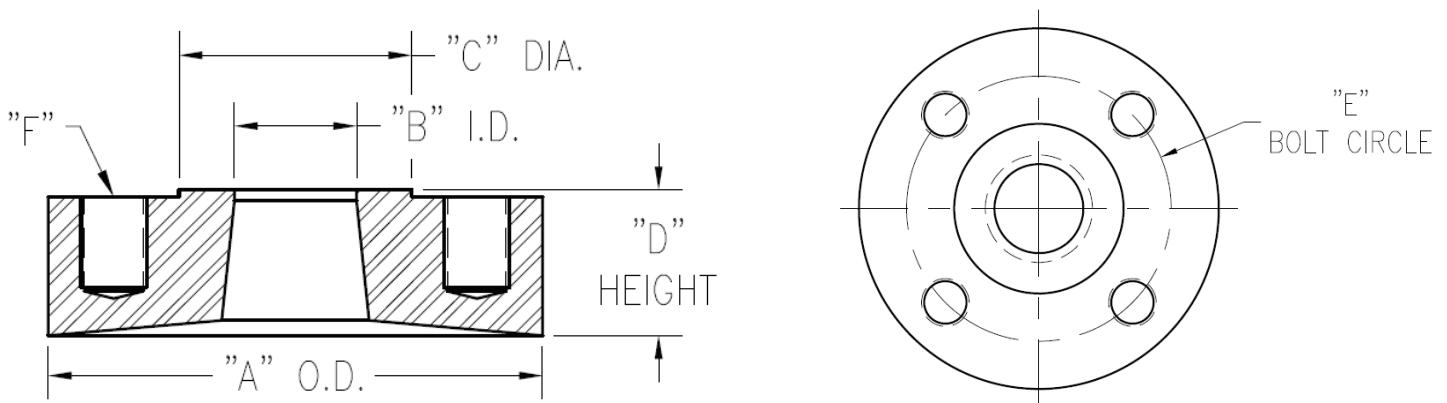

## Pad Flange Dimensions

PAD FLANGE DIMENSIONS							
SIZE	"A" O.D. PAD	"B" I.D. PAD	"C" RAISED FACE DIA.	"D" HEIGHT	"E" BOLT CIRCLE	"F" THREAD SIZE	HOLES REQ'D
1/2"	3 1/2"	0.62"	1 3/8"	1.2555"	2 3/8"	1/2"-13NC	4
1"	4 1/4"	1.05"	2"	1.2555"	3 1/8"	1/2"-13NC	4
1 1/2"	5"	1.61"	2 7/8"	1.2638"	3 7/8"	1/2"-13NC	4
2"	6"	2.07"	3 5/8"	1.5351"	4 3/4"	5/8"-11NC	4
2 1/2"	7"	2.47"	4 1/8"	1.5614"	5 1/2"	5/8"-11NC	4
3"	7 1/2"	3.07"	5"	1.5570"	6"	5/8"-11NC	4
4"	9"	4.03"	6 13/16"	1.5806"	7 1/2"	5/8"-11NC	8
5"	10"	5.05"	7 5/16"	2.8802"	8 1/2"	3/4"-10NC	8
6"	11"	6.07"	8 1/2"	1.7647"	9 1/2"	3/4"-10NC	8
8"	13 1/2"	7.98"	10 5/8"	1.7905"	11 3/4"	3/4"-10NC	8
10"	16"	10.02"	12 3/4"	1.9964"	14 1/4"	7/8"-9NC	12
12"	19"	12.00"	15"	2.0410"	17"	7/8"-9NC	12
14"	21"	13.25"	16 1/4"	2.1357"	18 3/4"	1"-8NC	12
16"	23 1/2"	15.25"	18 1/2"	2.1576"	21 1/4"	1"-8NC	16
18"	25"	17.25"	21"	2.4453"	22 3/4"	1 1/8"-8NC	16
20"	27 1/2"	19.25"	23"	2.5911"	25"	1 1/8"-8NC	20
24"	32"	23.25"	27 1/4"	2.7368"	29 1/2"	1 1/4"-8NC	20