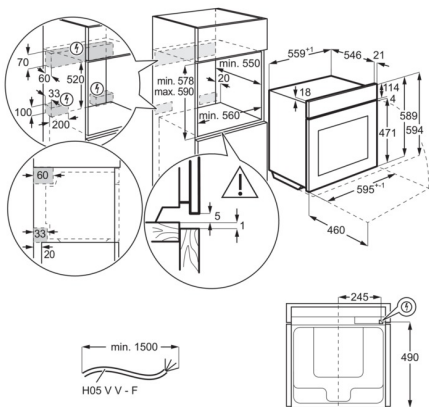

Left front - Hob control	No
Rear - Hob control	No
Right front - Hob control	No
Right rear - Hob control	No
Thermostat	Top
Type of timer min.	HEXAGON
Electronic Oven Control	Hexagon 5K-T.T.P-DS
Feature Electronics	Acoustic signal, Automatic switch off only oven, Check result, Child lock (off mode), Cleaning reminder, Count up timer, Demo mode with code, Display with Symbols, Door switch for light, Duration, Electronic temperature regulation, Electronical door lock, End Time, Evaporator, Fast heat up selectable, Function lock (running mode), Minute minder, Oven light on/off selectable, PlusSteam, Pyrolytic cleaning (2 cycles), Pyrolytic cleaning with delayed time, Real temperature indication (°C), Reset count up timer, Residual heat indication, Residual heat usage, Service codes, Temperature proposal, Time of day

PSGBOV180DE0000F