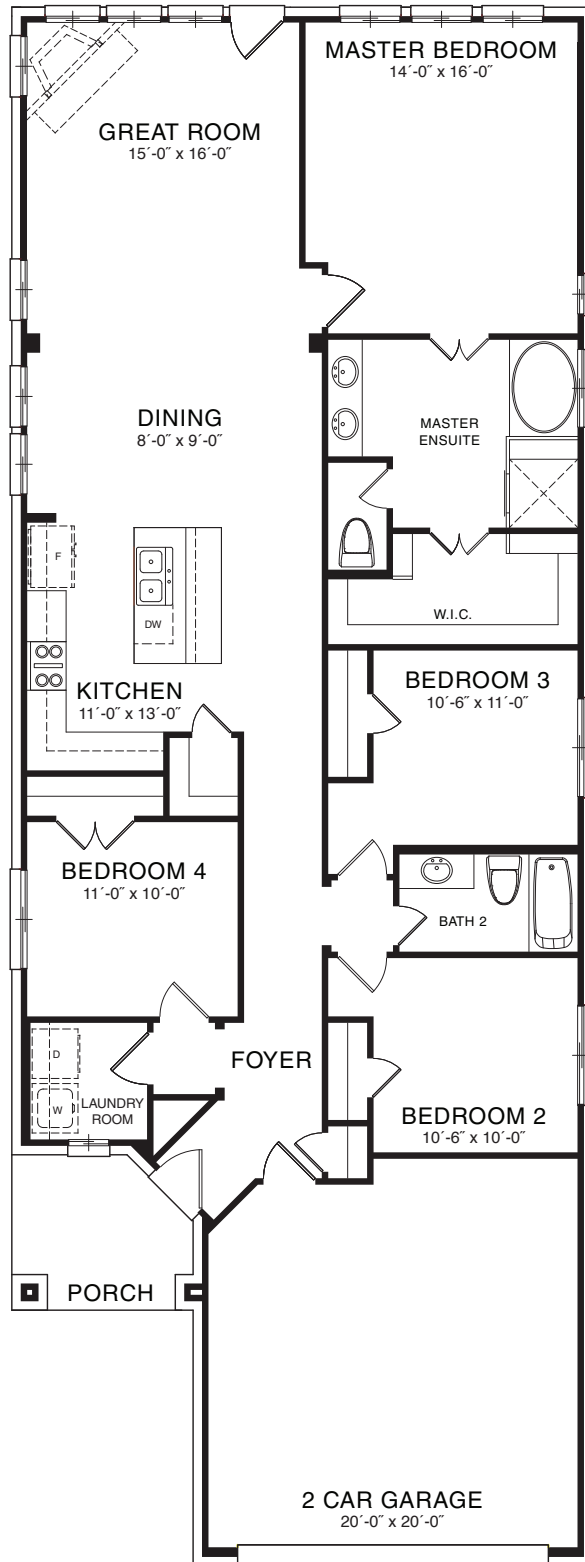

STYLE A - 1720 SQ.FT.

STYLE B - 1720 SQ.FT.

OPTIONAL COVERED PORCH
STYLE A

OPTIONAL OUTDOOR LIVING
STYLE A

MAIN FLOOR PLAN
STYLE A