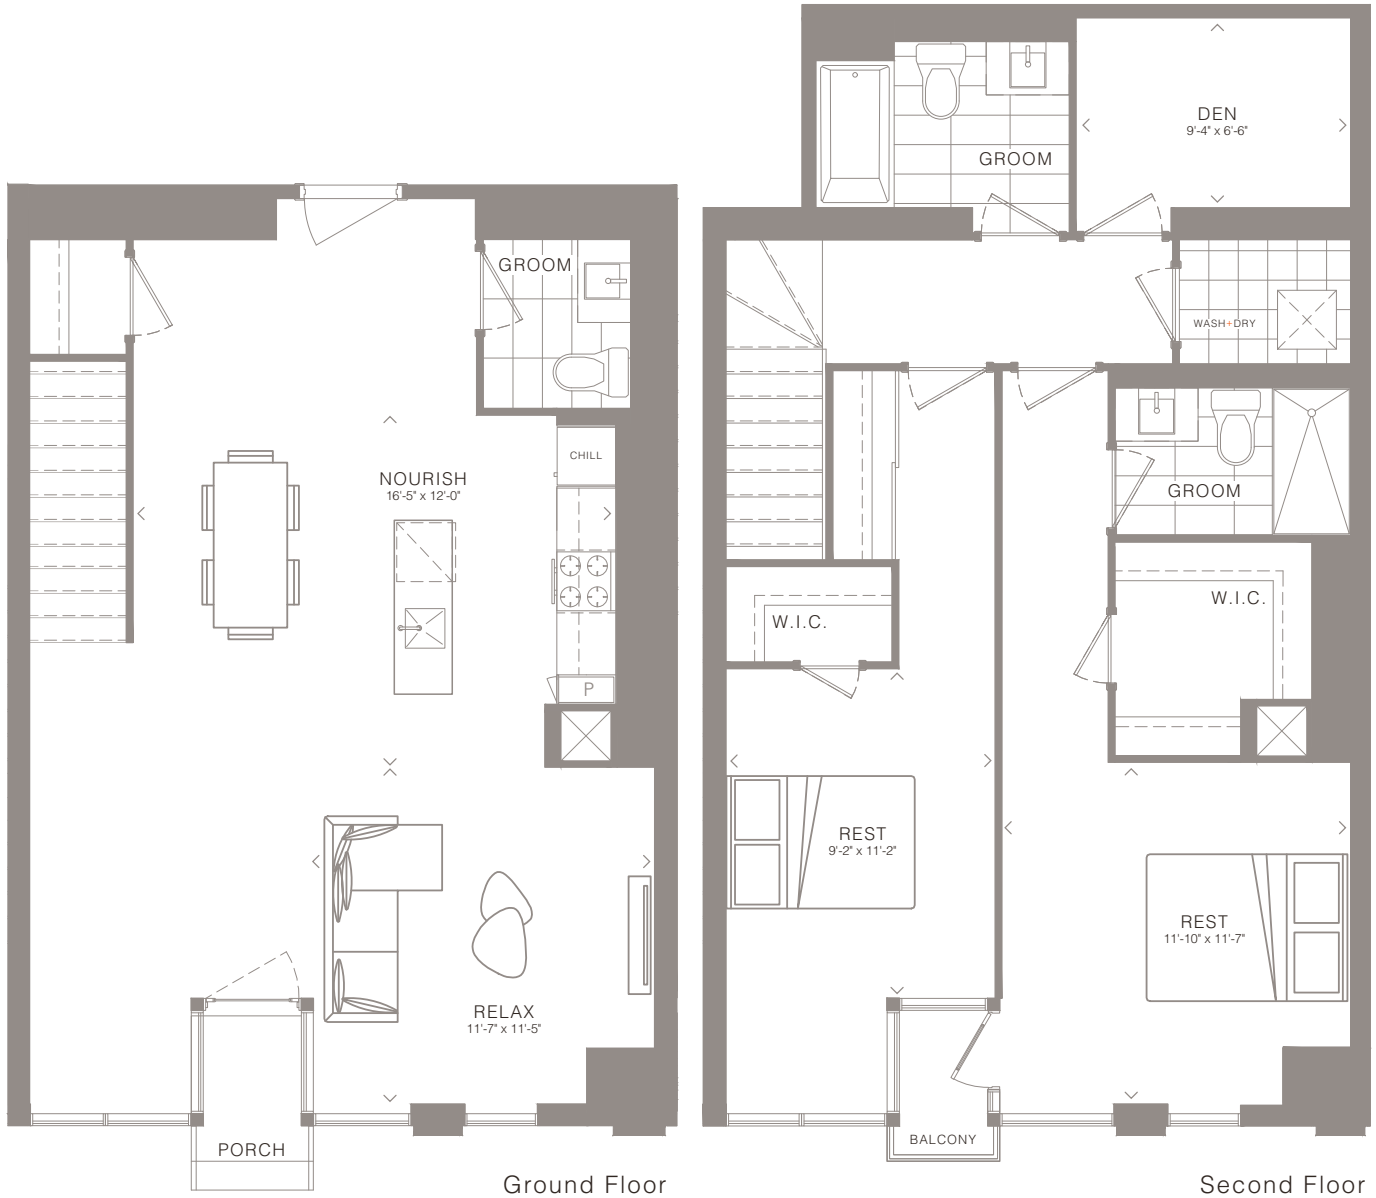

# Andrea

1,490 SQ.FT.

2 Bedroom + Den + 2.5 Bath  
114

**EMPIRE  
PHOENIX**

All dimensions are approximate and are subject to normal construction variances. Final floorplans may be a mirror image of the floorplans shown above. Balcony and column locations may vary as per elevation feature. Balconies may be different on varying levels. Floor plan layout, sizes and specifications are subject to change without notice. Please see a sales representative for details. E.&O.E.