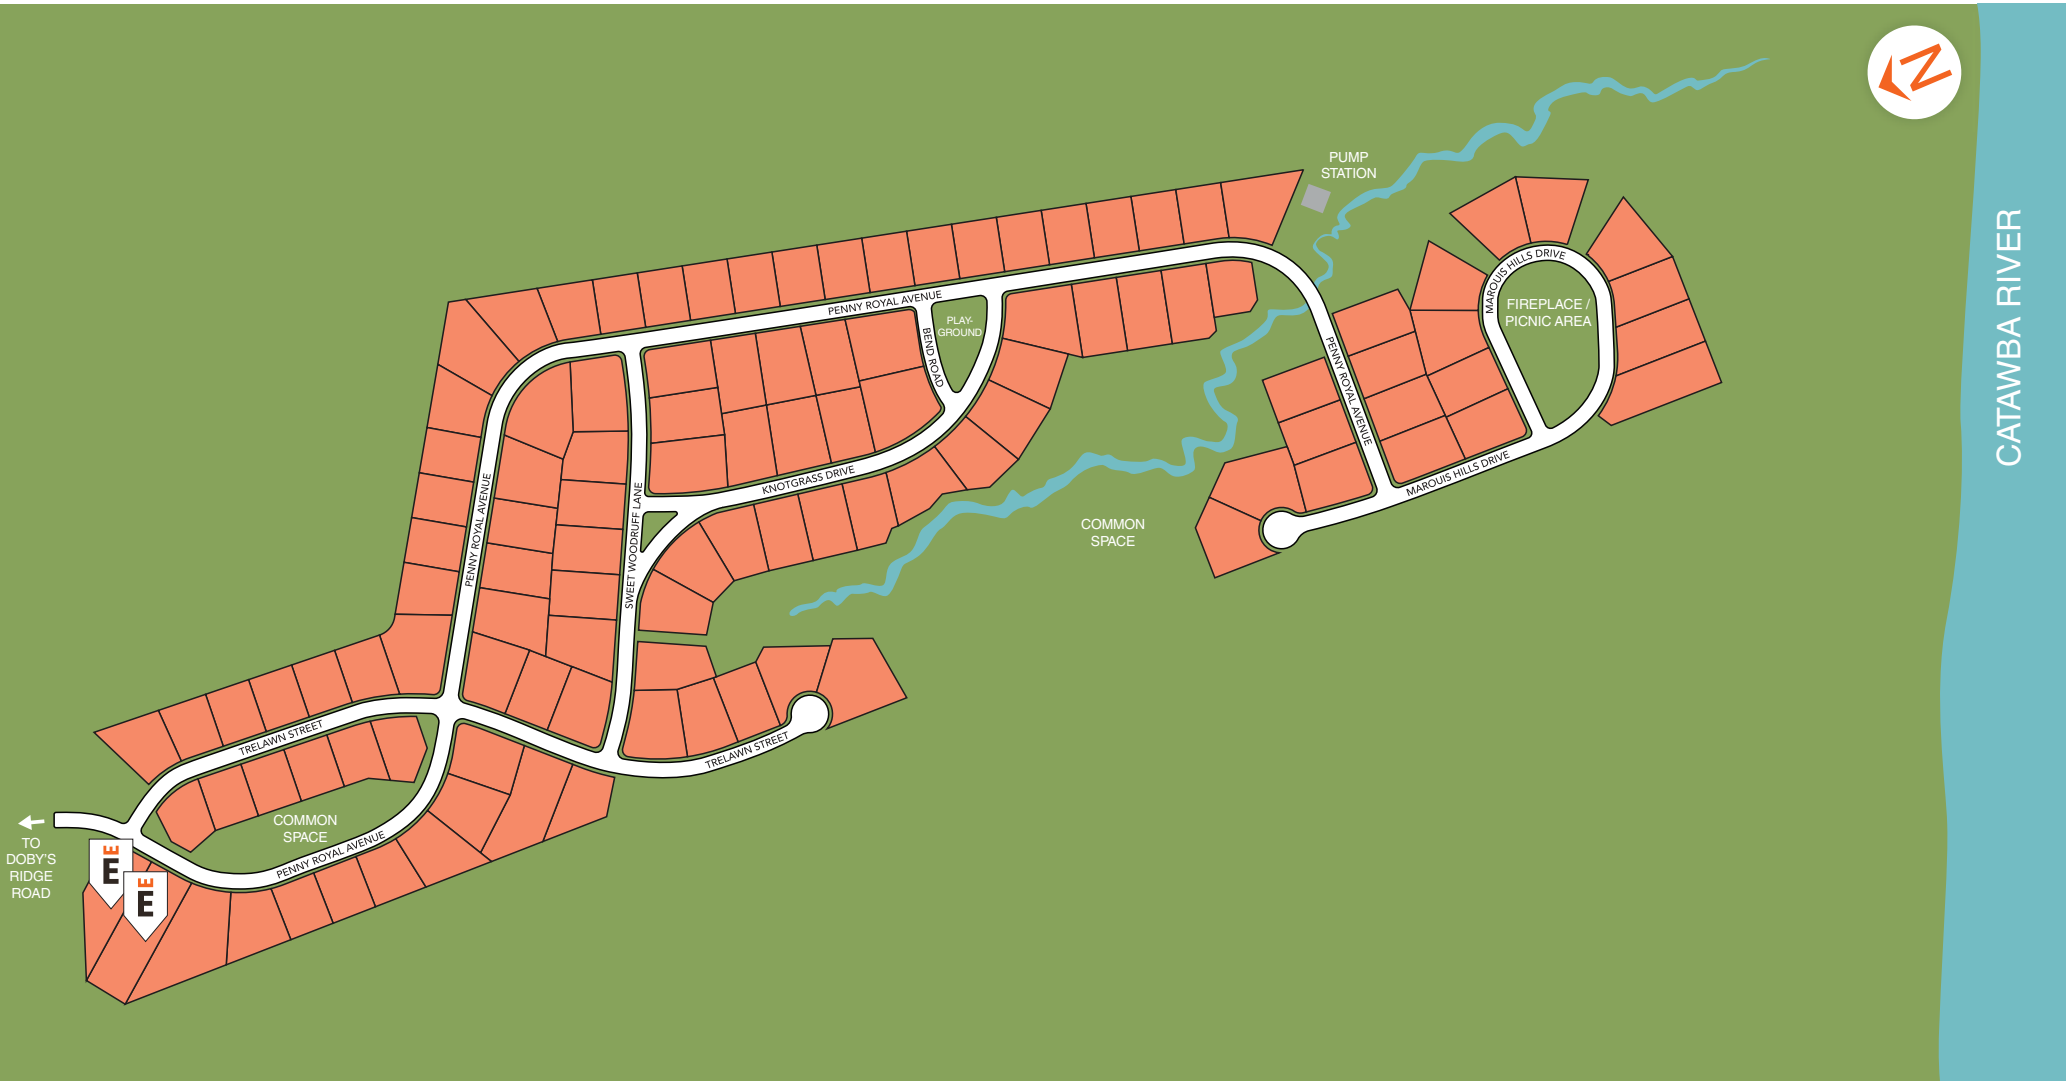

The Enclave at

MASSEY

EMPIRE

Site plan is not to scale. Artist concept only.
Subject to change without notice. March 2021. E.&O.E.

EMPIRE
MODEL HOME

EMPIRE LOTS