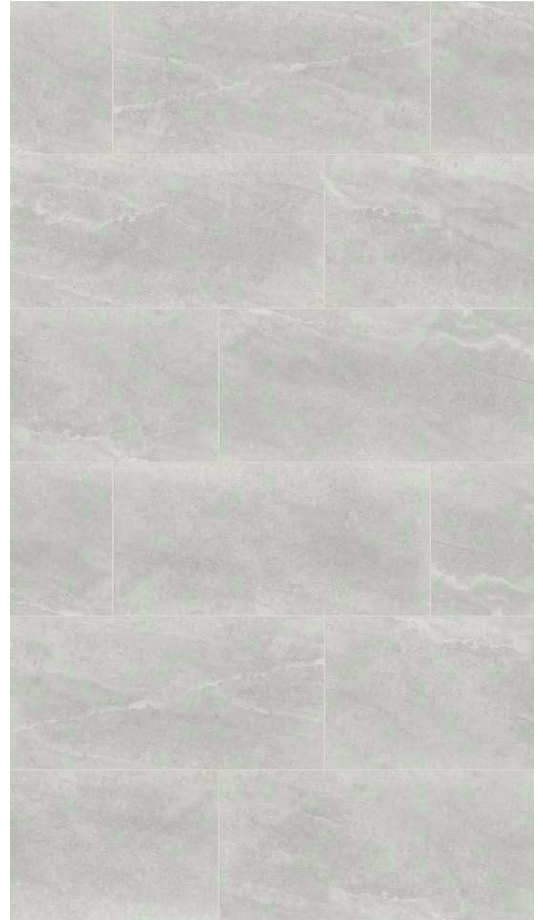

# Kitchen

Cabinets:  
Westburke Painted White

Cabinet Hardware: Satin Nickel

Faucet:  
Moen Genta in Satin Nickel

Island Pendants

Whole House Paint – First Star and Pure White

Countertops: Silestone Charcoal Soapstone (Suede Finish)

Sink: Blanco Valea in Metallic Gray

Backsplash: 3x12 White Subway Tile – Installed to Ceiling Behind Hood and Above Cabinets

Shaw Luxury Vinyl Plank Polaris Plus – Ripped Pine

# Owner's Bathroom

Cabinet Hardware: Satin Nickel

Cabinets:  
Westburke Painted White

Faucets:  
Gibson Single  
Handle in  
Satin Nickel

Shower Floor : Matte White Penny  
Mosaic

Countertops: Forum Carrara Supreme

Bathroom Floor: Omega Silver 12x24

Shower Walls : 3x12 White Subway – Installed to Ceiling