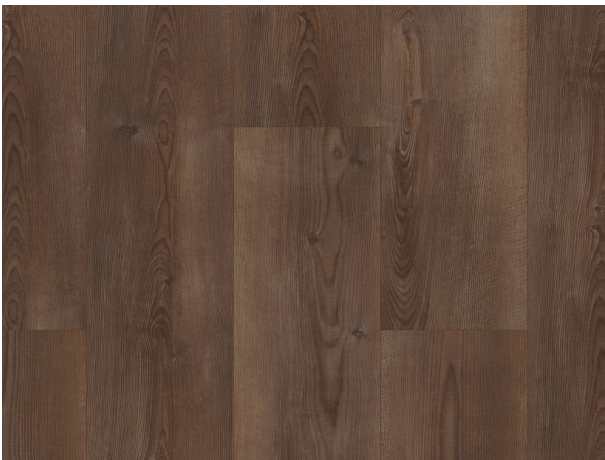

# Secondary Bathroom

Cabinets:  
Westburke Painted White

Cabinet Hardware: Satin Nickel

Countertops: Solid White Cultured Marble

Faucet:  
Gibson Single Handle in Satin Nickel

Tub/Shower Walls : 3x12 White Subway Tile