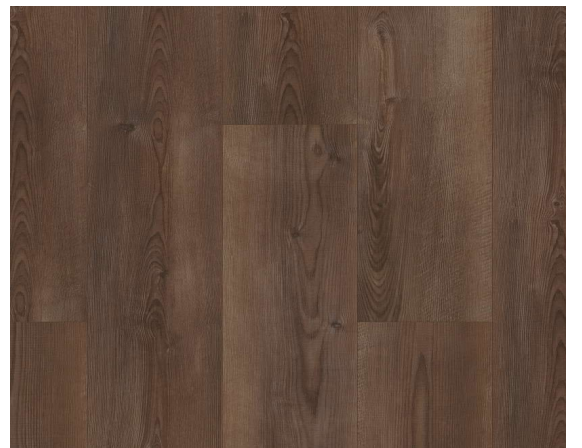

# Kitchen

Cabinets:  
Westburke Painted White

Cabinet Hardware: Satin Nickel

Faucet:  
Moen Genta in Satin Nickel

Island Pendants

Whole House Paint – First Star and Pure White

Countertops: Silestone Charcoal Soapstone (Suede Finish)

Sink: Blanco Valea in Metallic Gray

Backsplash: 3x12 White Subway Tile – Installed to Ceiling Behind Hood and Above Cabinets

Shaw Luxury Vinyl Plank Polaris Plus – Ripped Pine