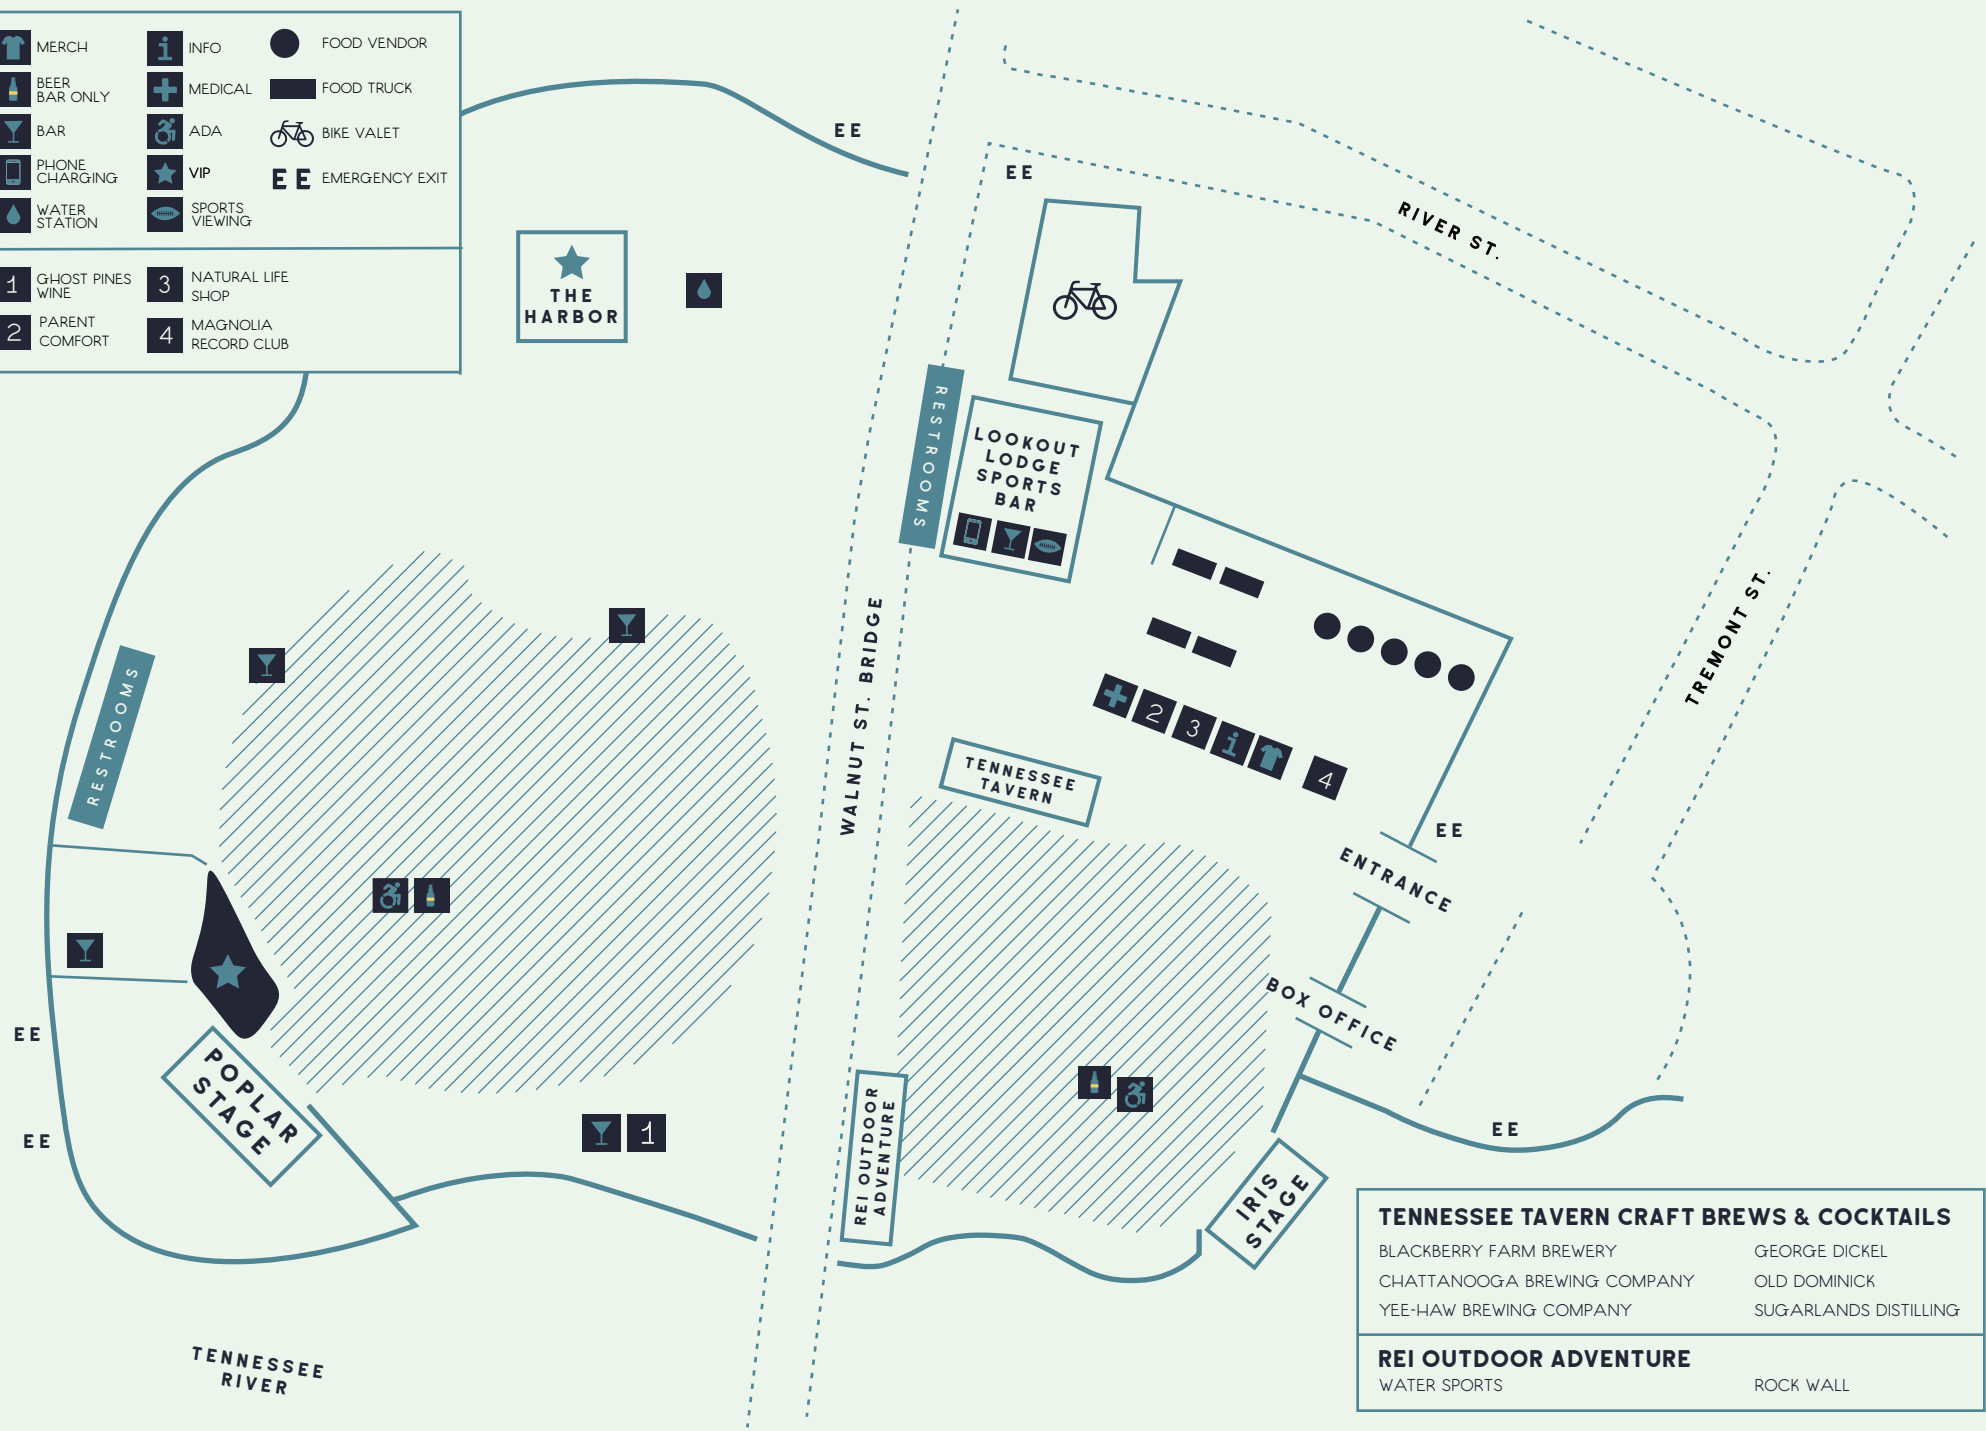

MERCH	INFO	FOOD VENDOR
BEER BAR ONLY	MEDICAL	FOOD TRUCK
BAR	ADA	BIKE VALET
PHONE CHARGING	VIP	EMERGENCY EXIT
WATER STATION	SPORTS VIEWING	

1 GHOST PINES WINE	3 NATURAL LIFE SHOP
2 PARENT COMFORT	4 MAGNOLIA RECORD CLUB

TENNESSEE TAVERN CRAFT BREWS & COCKTAILS	
BLACKBERRY FARM BREWERY	GEORGE DICKEL
CHATTANOOGA BREWING COMPANY	OLD DOMINICK
YEE-HAW BREWING COMPANY	SUGARLANDS DISTILLING
REI OUTDOOR ADVENTURE	
WATER SPORTS	ROCK WALL