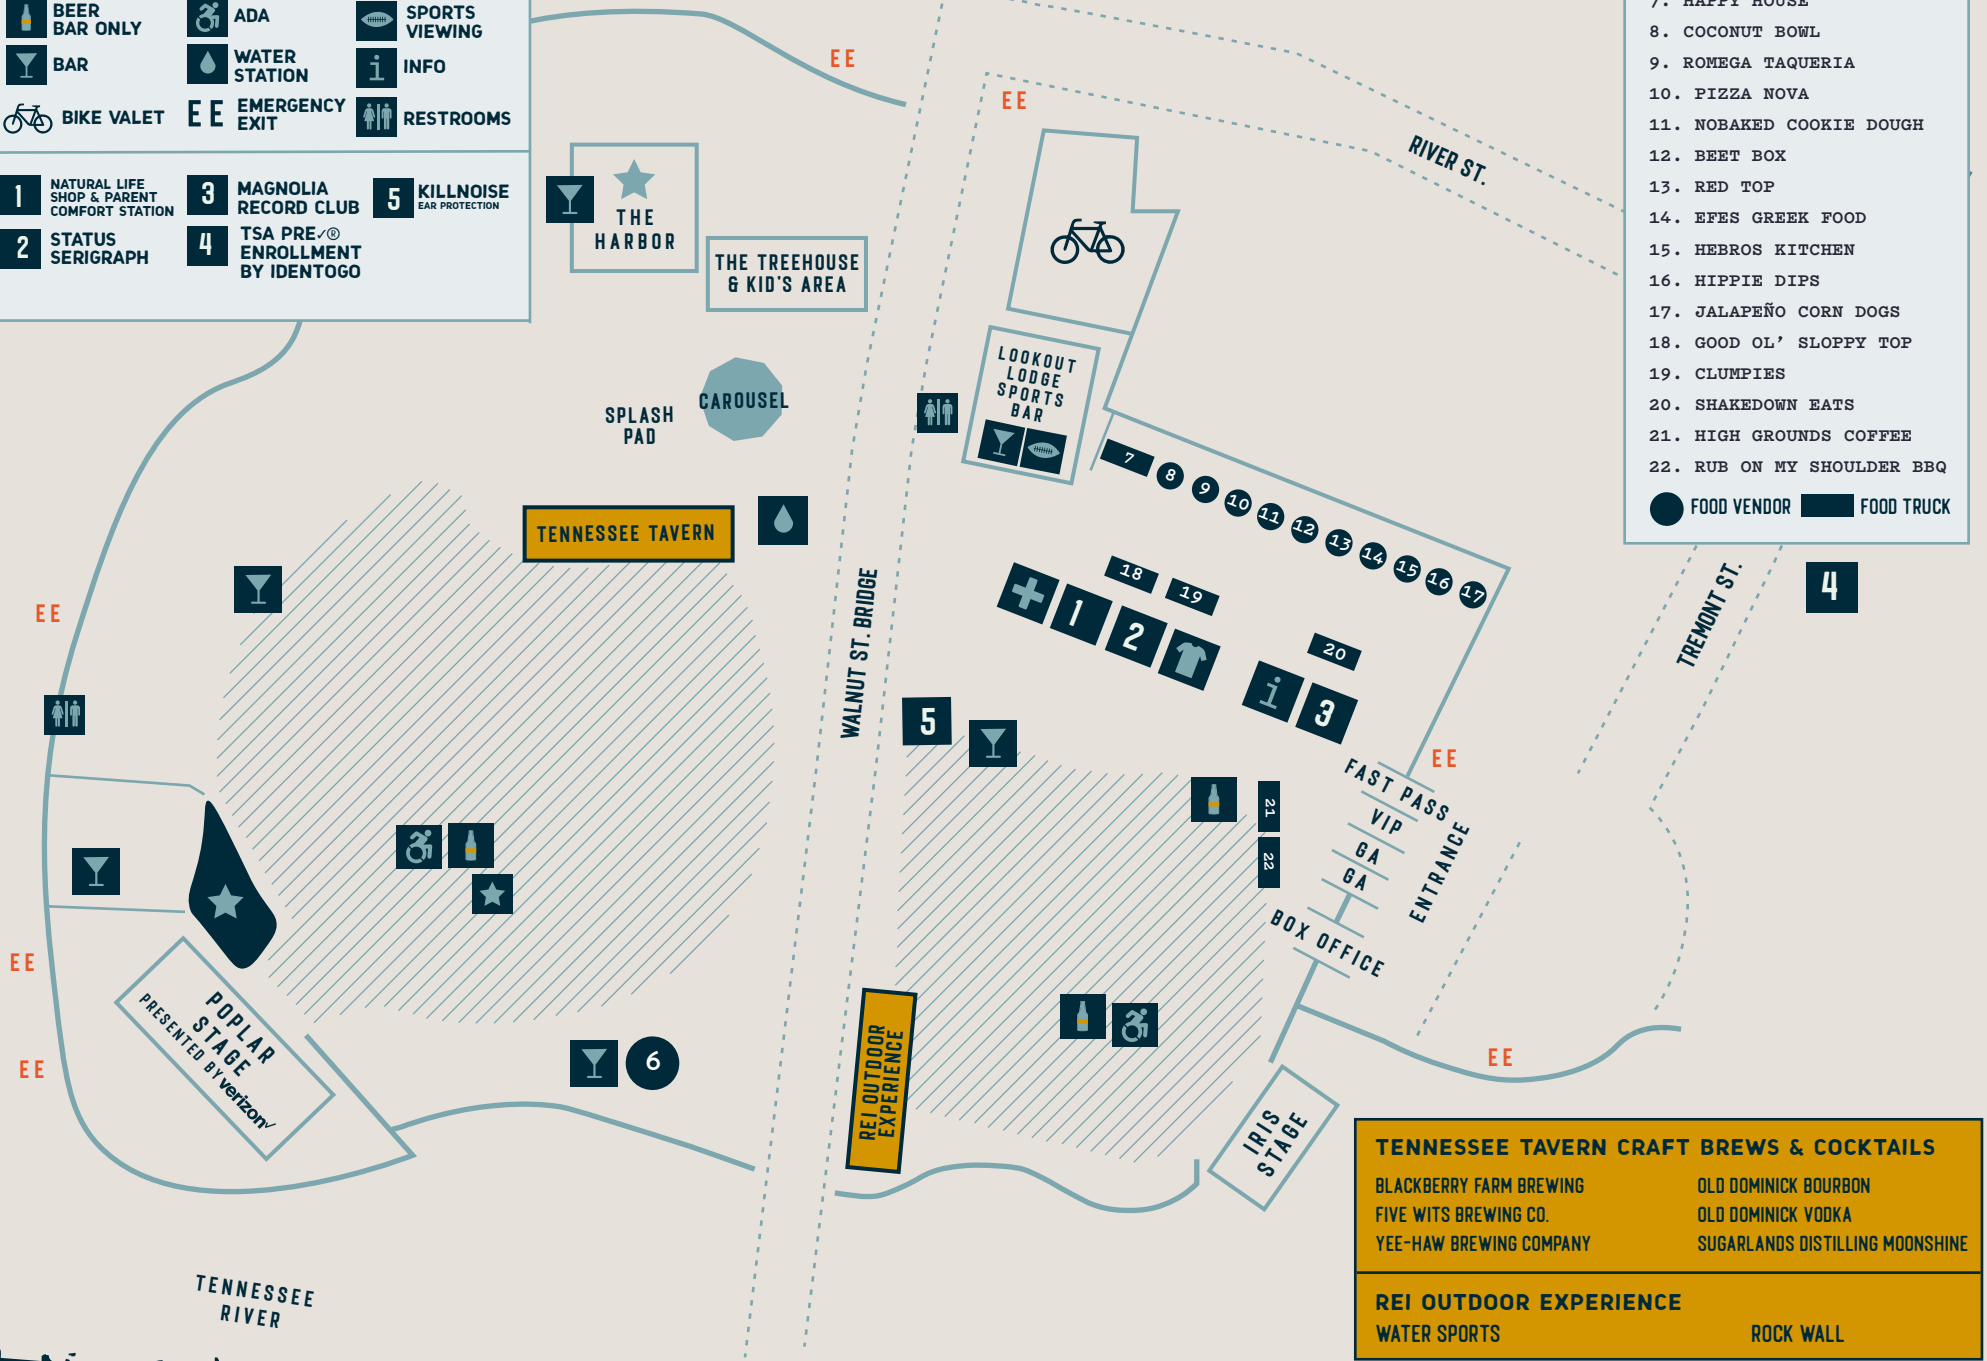

MERCH	MEDICAL	VIP
BEER BAR ONLY	ADA	SPORTS VIEWING
BAR	WATER STATION	INFO
BIKE VALET	EMERGENCY EXIT	RESTROOMS

<b>1</b> NATURAL LIFE SHOP & PARENT COMFORT STATION	<b>3</b> MAGNOLIA RECORD CLUB	<b>5</b> KILLNOISE EAR PROTECTION
<b>2</b> STATUS SERIGRAPH	<b>4</b> TSA PRE-ENROLLMENT BY IDENTOGO	

### FOOD & DRINK

- WILD BASIN
- HAPPY HOUSE
- COCONUT BOWL
- OMEGA TAQUERIA
- PIZZA NOVA
- NOBAKED COOKIE DOUGH
- BEEF BOX
- RED TOP
- EFES GREEK FOOD
- HEBROS KITCHEN
- HIPPIE DIPS
- JALAPEÑO CORN DOGS
- GOOD OL' SLOPPY TOP
- CLUMPIES
- SHAKEDOWN EATS
- HIGH GROUNDS COFFEE
- RUB ON MY SHOULDER BBQ

FOOD VENDOR FOOD TRUCK

### TENNESSEE TAVERN CRAFT BREWS & COCKTAILS

BLACKBERRY FARM BREWING	OLD DOMINICK BOURBON
FIVE WITS BREWING CO.	OLD DOMINICK VODKA
YEE-HAW BREWING COMPANY	SUGARLANDS DISTILLING MOONSHINE

---