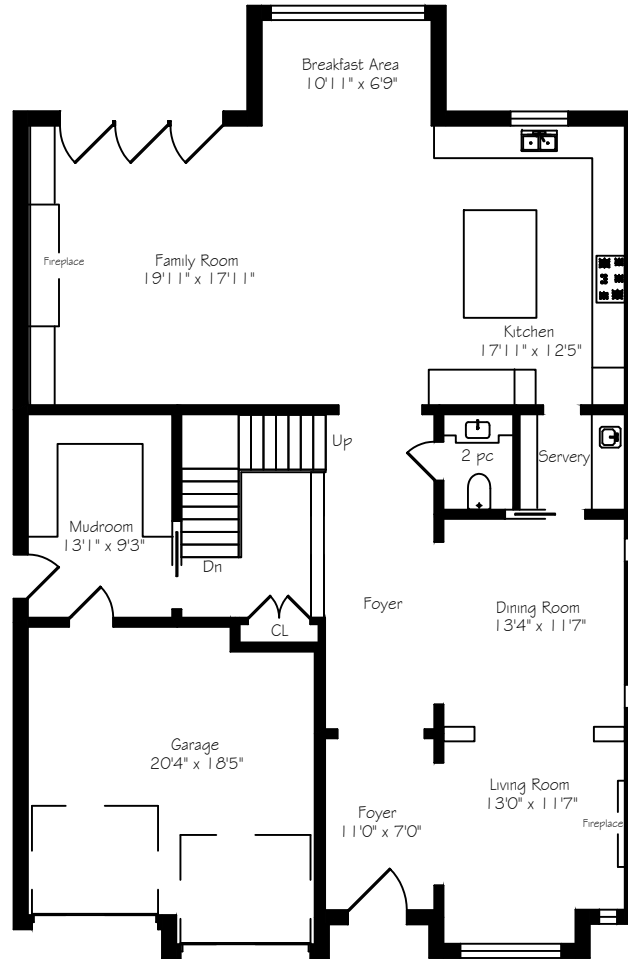

234 Golfdale Road

Main Floor
1837 Square Feet