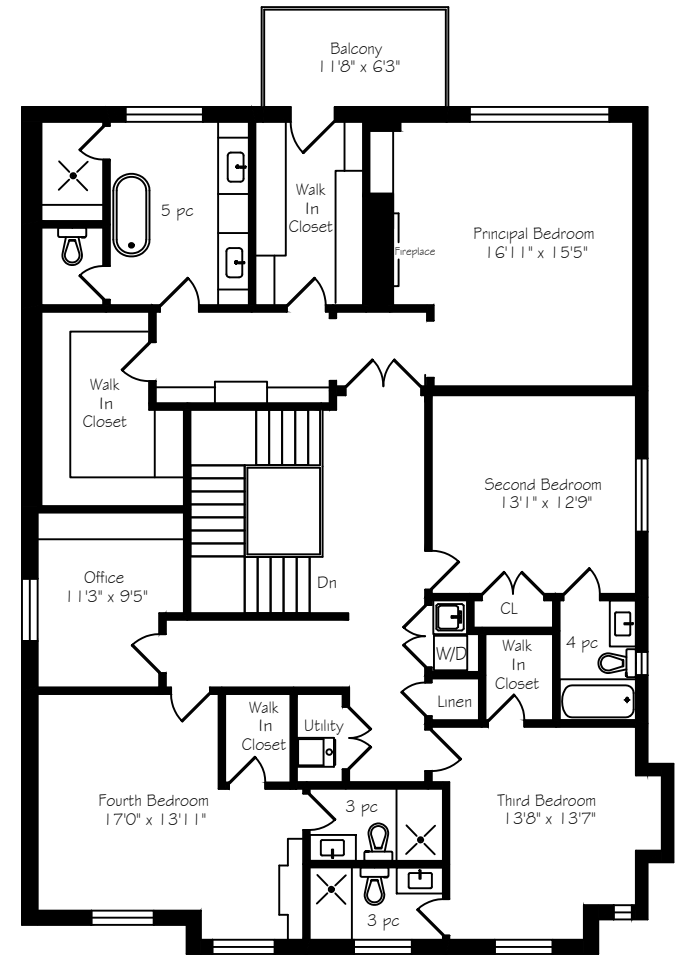

Second Floor
2135 Square Feet