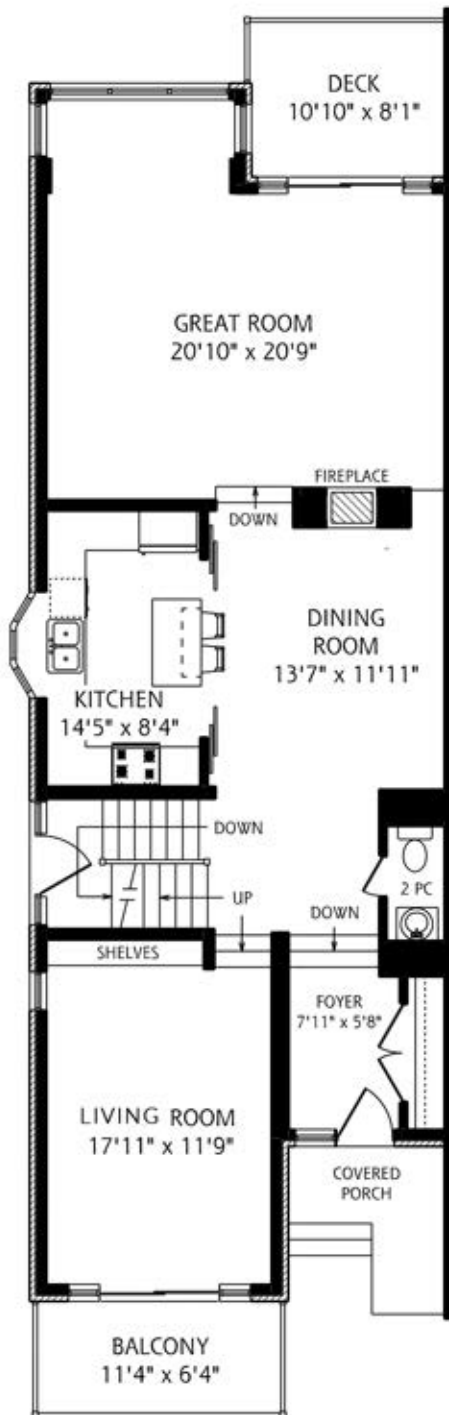

# 44 CASTLE FRANK ROAD

LOWER LEVEL  
990 SQUARE FEET

MAIN FLOOR  
1,285 SQUARE FEET

SECOND FLOOR  
1,275 SQUARE FEET

ALL MEASUREMENTS SHOULD BE CONSIDERED APPROXIMATE