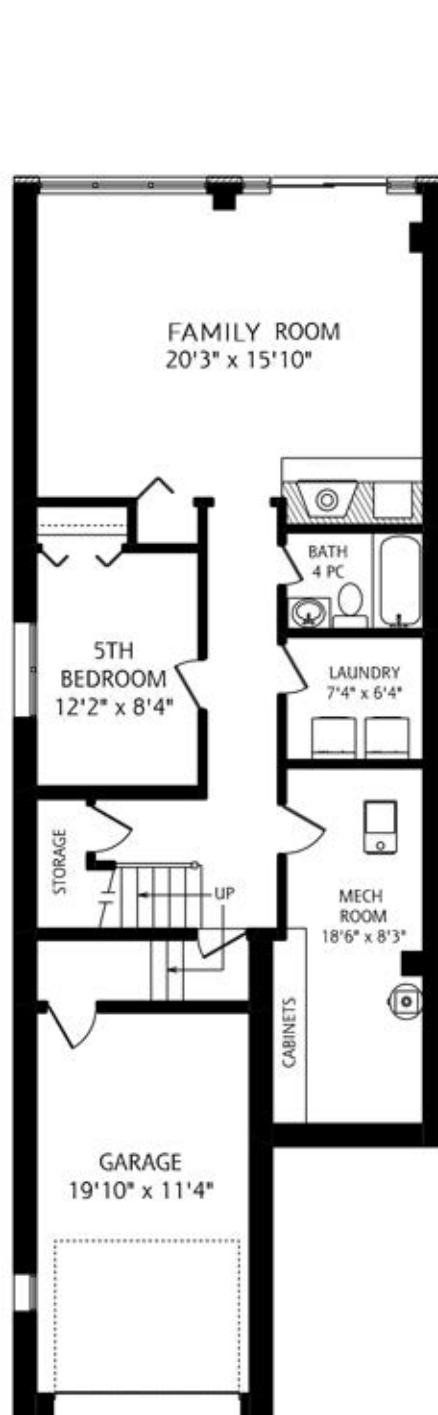

# 44 CASTLE FRANK ROAD

LOWER LEVEL  
990 SQUARE FEET

MAIN FLOOR  
1,285 SQUARE FEET

SECOND FLOOR  
1,275 SQUARE FEET

ALL MEASUREMENTS SHOULD BE CONSIDERED APPROXIMATE