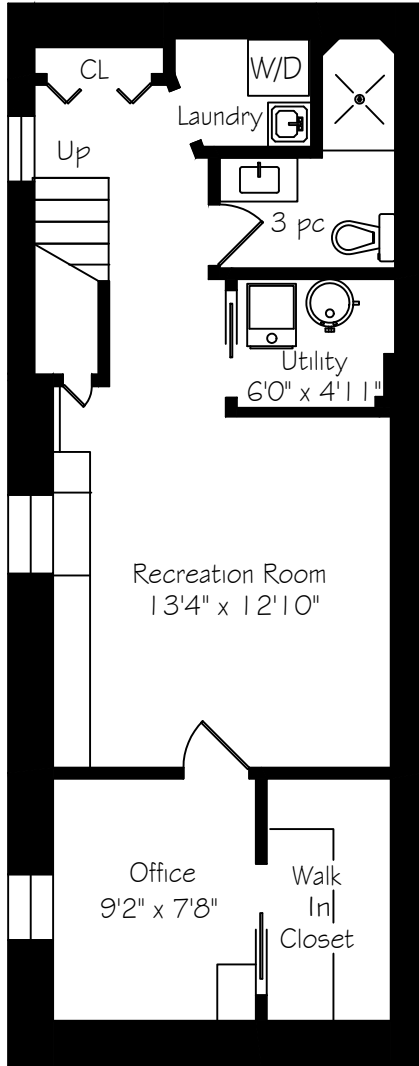

38 Thelma Avenue

Measurements and Calculations are approximate
To be used as guidelines only
www.measuredup.ca

Lower Level
622 Square Feet

Main Floor
622 Square Feet

Second Floor
622 Square Feet