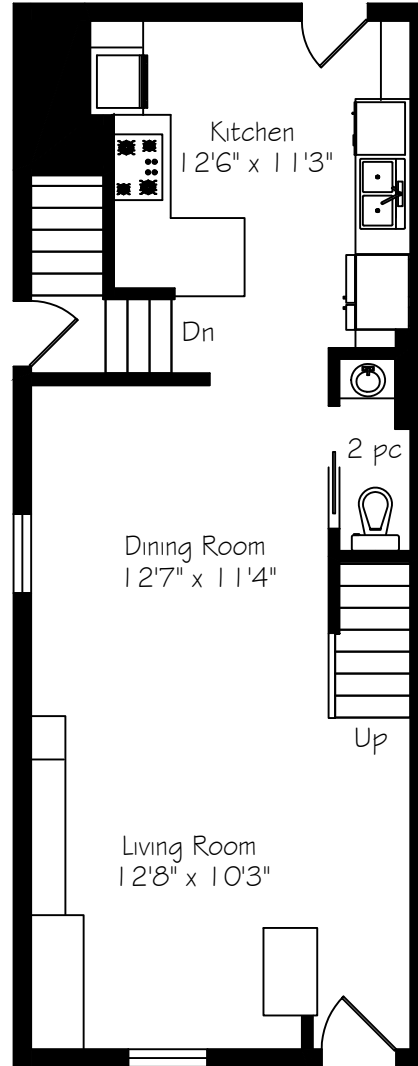

38 Thelma Avenue

Measurements and Calculations are approximate
To be used as guidelines only
www.measuredup.ca

Lower Level
622 Square Feet

Main Floor
622 Square Feet

Second Floor
622 Square Feet