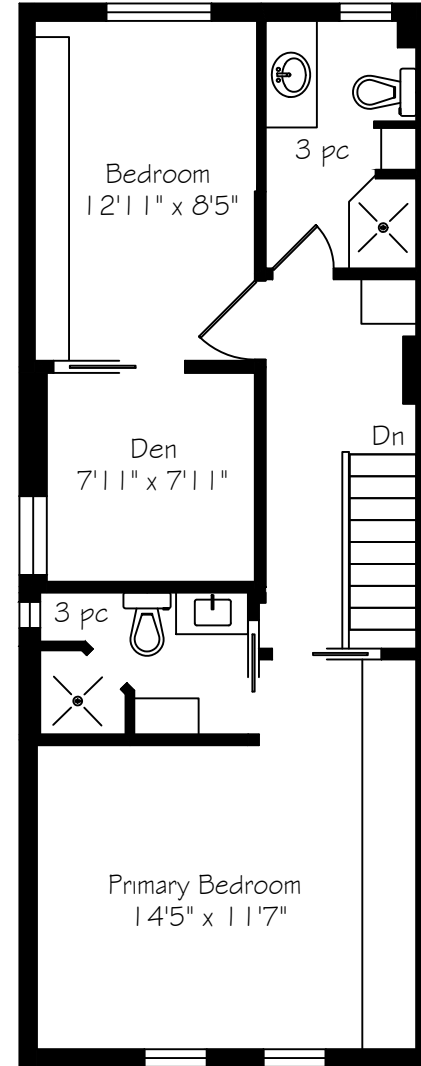

38 Thelma Avenue

Measurements and Calculations are approximate
To be used as guidelines only
www.measuredup.ca

Lower Level
622 Square Feet

Main Floor
622 Square Feet

Second Floor
622 Square Feet