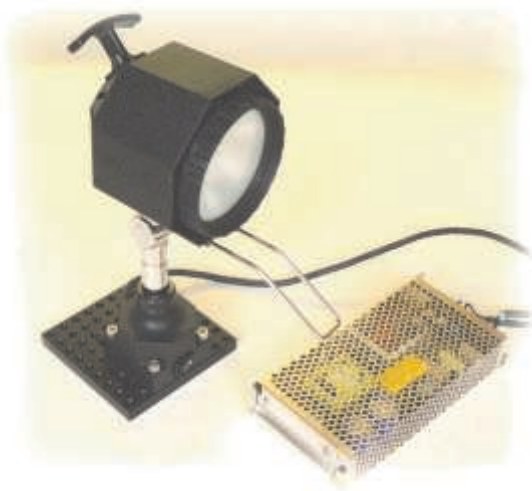

spectral evolution

ILM-550 Tungsten-Halogen Illuminator Product Sheet

- ▶ **50 watt Tungsten**-Halogen source with reflector for bright, uniform illumination
- ▶ **Insulated handle, swivel mount and stand for easy positioning** on bench surfaces and optical tables
- ▶ **Includes 150 watt, 12 volt power supply**— ample power for higher wattage bulbs if needed!

SPECTRAL EVOLUTION'S ILM-550** Tungsten-Halogen illuminators feature user-replaceable bulbs in a standard socket layout— you can upgrade your illuminator to a 75W or 100W bulb for more power if needed. Each unit comes **with a 3" diffuser mounted in a removable screw mount for use with filters!