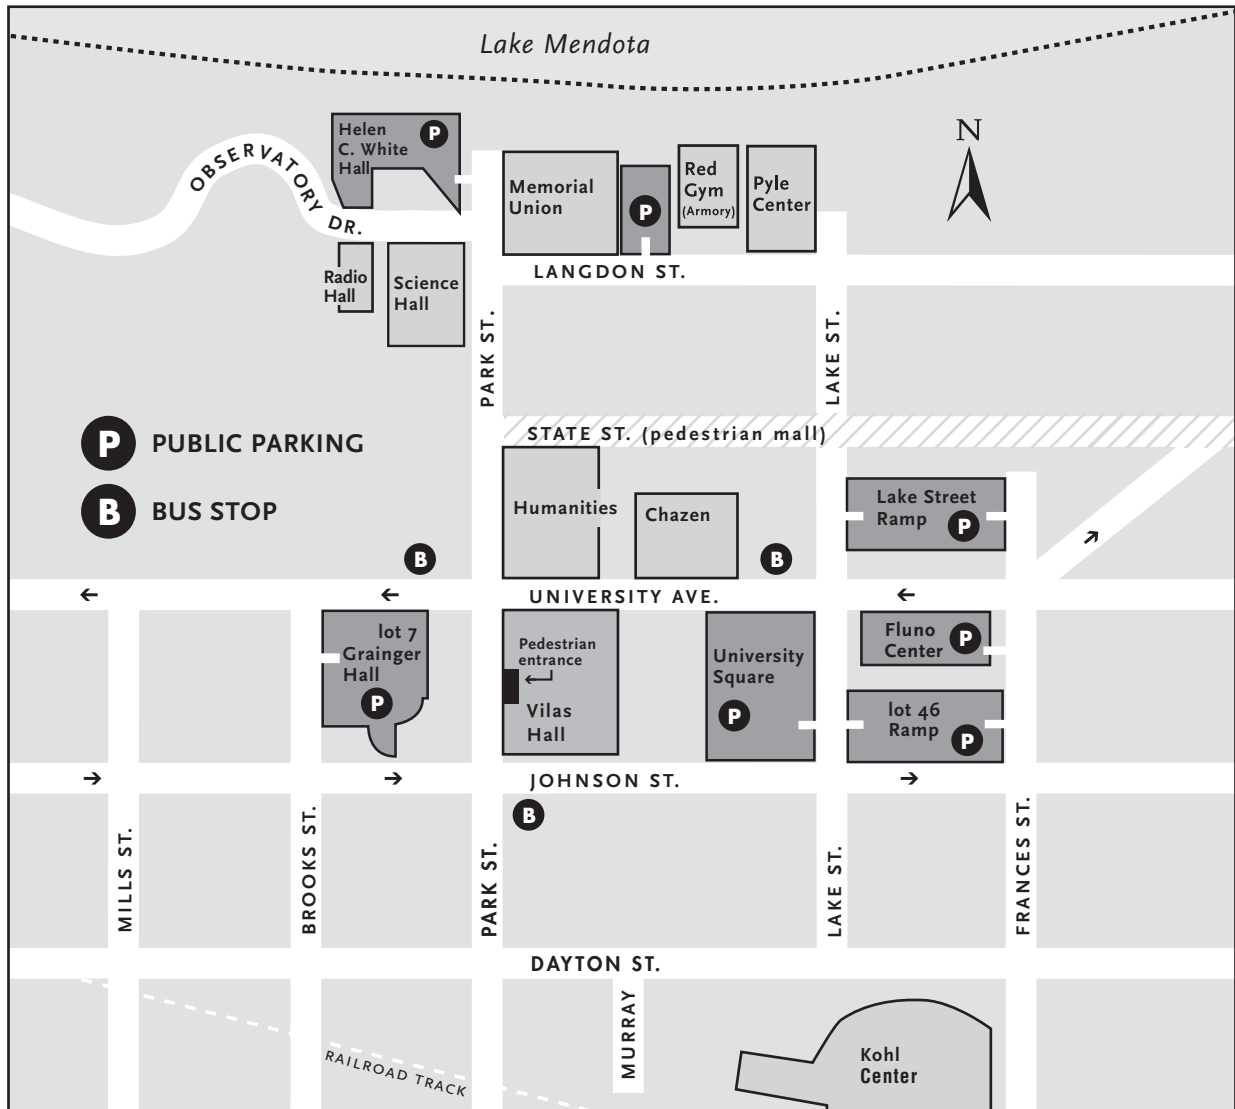

Madison campus locations and area parking

Public parking is available at the Memorial Union, Helen C. White Hall, Grainger Hall, University Square, Lot 46 Ramp, Fluno Center, and Lake Street Ramp.

For more information, contact UW Transportation Services: (608) 263-6666. Web site: <http://transportation.wisc.edu/>